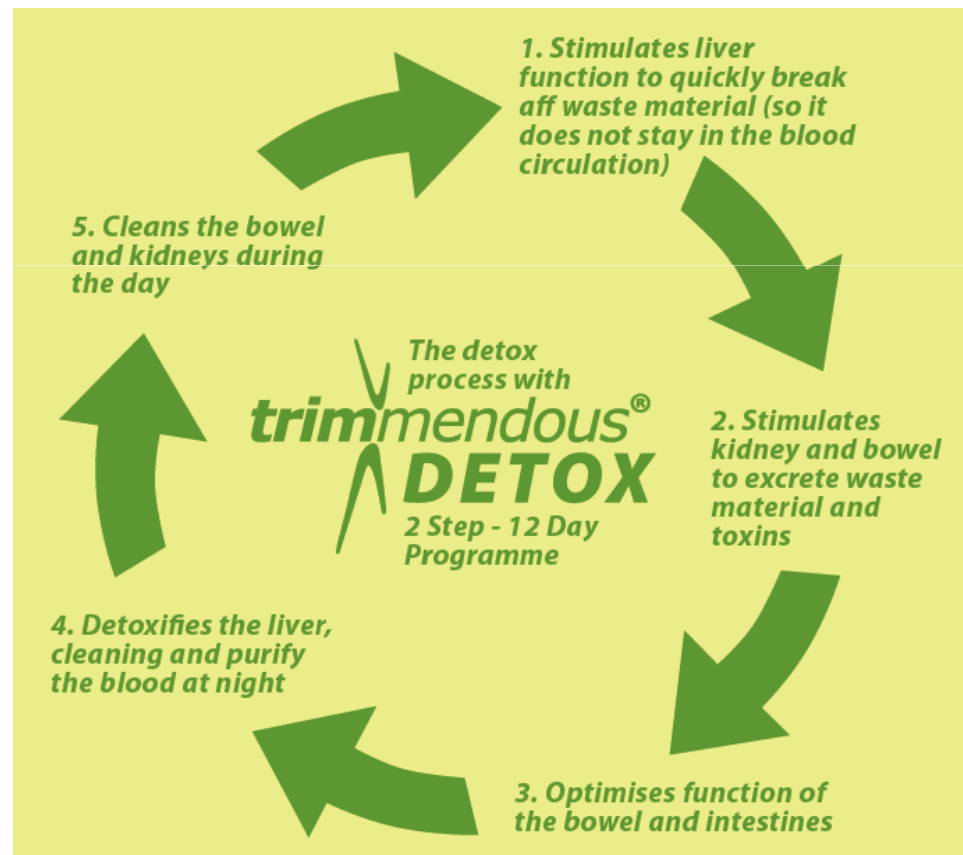

trimmendous® Detox

How does *trimmendous*® DETOX work?